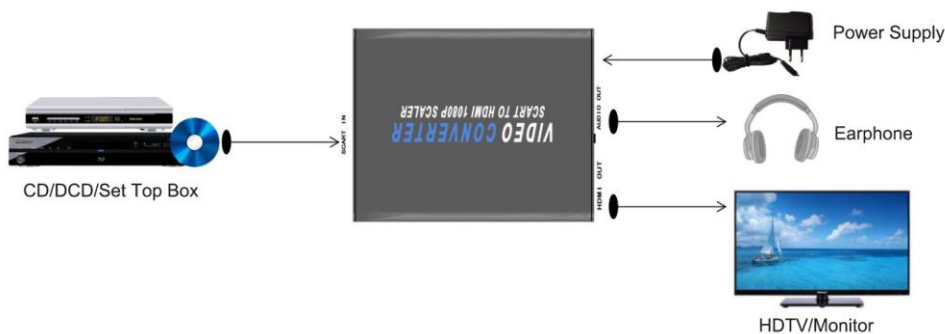

PRODVC12
SCART to HDMI Video Converter and Scaler

This universal SCART To HDMI converter is for analog SCART input to HDMI 1080p (60Hz) output, enabling you to connect an older device with a SCART output to a HDMI monitor, projector or TV.

Kit Contents:

- SCART to HDMI converter.
- 5V DC 1A power adapter.
- User manual.

Features:

- No need to install drivers.
- Provide advanced signal upscaling to ensure good precision, colours, resolutions, and detail.
- Supports PAL, NTSC3.58, NTSC4.43, SECAM, PAL/M, PAL/N standard TV formats input.
- Supports HDMI 1080p or 720p output.

Instructions:

1. Connect the device with the SCART output (CCTV, DVD player, VCR etc.) to the SCART input of the converter.
2. From the converters HDMI output connect to the HDMI Monitor or TV.
3. Plug the power supply into the converter and plug it into the mains. Always do the video connections before powering the converter.

Operation controls and Functions:

HDMI OUT: Use a HDMI cable to connect the converter to your TV.

720P/1080p: Output video resolution switch button.

AUDIO OUT: Analog audio output.

DC/5V: DC power.