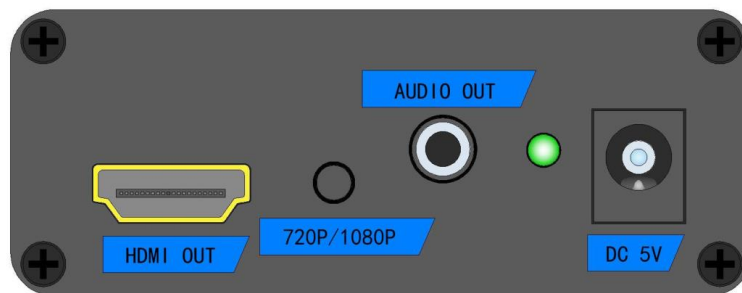

Instructions:

1. Connect the device with the SCART output (CCTV, DVD player, VCR etc.) to the SCART input of the converter.
2. From the converters HDMI output connect to the HDMI Monitor or TV.
3. Plug the power supply into the converter and plug it into the mains. Always do the video connections before powering the converter.

Problem	Solutions
No Power	Check if the power supply is inserted into the power socket and the wall power switch is turned on.
No Sound/ Abnormal Sound	<ol style="list-style-type: none"> 1. Confirm sound channels are working on output device. 2. Confirm the output device audio is in the supported standard mono/stereo format. 3. Confirm the amplifier/TV set volume is not muted.
No Picture/ Abnormal Picture	<ol style="list-style-type: none"> 1. Please make sure the signal source and the TV are turned on and connected to the item correctly. 2. Check whether the signal source output resolution is set correctly. 3. Reboot to reset EDID. 4. Please use PROception high quality cables.

PRODVC12
SCART to HDMI Video Converter and Scaler

PROception

Specifications:

SCART Input	PAL,NTSC3.58. NTSC4.43, SECAM, PAL/M, PAL/N
HDMI Output	1080p/720p
HDMI Output Cable Distance	≤7m AWG26 HDMI Standard Cable
SCART Input Cable Distance	≤8m AWG26 SCART Standard Cable
Max Working Current	250mA
Power Adapter Format	AC 100V-240V 50/60HZ, DC 5V/1A
Operating Temperature Range	-10~+55 °C
Storage Temperature Range	-20~+60 °C
Operating Humidity Range	10~90%RH(No Condensation)
Storage Humidity Range	5~95%RH(No Condensation)
Case Dimension	89.5x71x27.3 (mm)
Weight	115g

Operation controls and Functions:

HDMI OUT: Use a HDMI cable to connect the converter to your TV.

720P/1080p: Output video resolution switch button.

AUDIO OUT: Analog audio output.

DC/5V: DC power.